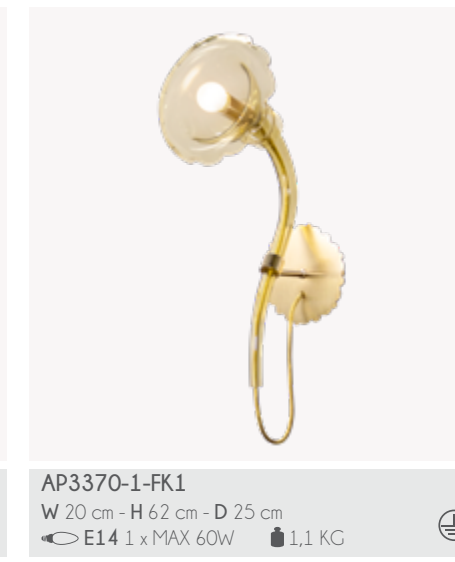

SS3370-3-CN1
Ø 32 cm
H min/max 100/140 cm
E14 3 x MAX 60W

IKEBANA by Romani Saccani

Technical data

- R Ceiling cup
- C Chain
- H Height
- Ø Diameter
- D Depth
- W Width
- Bulb
- Weight
- Insulation class
- Frame Finishes

Colors

F	Straw / Pagliesco	C	Clear / Cristallo
R	Pink / Rosa	S	White silk / Bianco seta

K1	brushed gold	U1	brushed copper
N1	brushed nickel	B	brushed

General Specifications

CE IP20 UL ENEC