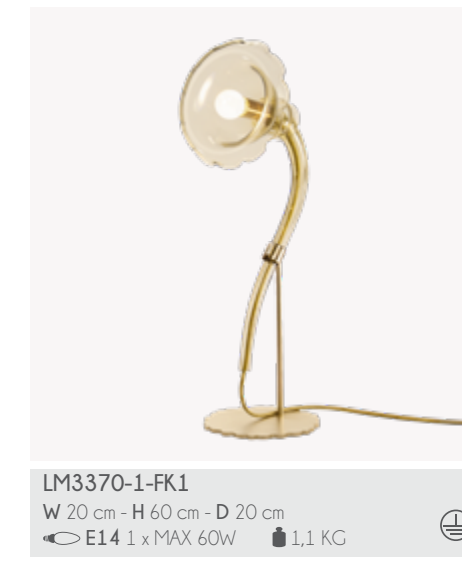

SS3370-3-CN1
Ø 32 cm
H min/max 100/140 cm
E14 3 x MAX 60W

IKEBANA by Romani Saccani

Technical data

- R Ceiling cup
- C Chain
- H Height
- Ø Diameter
- D Depth
- W Width
- Bulb
- Weight
- Insulation class
- Frame Finishes

Colors

F	Straw / Pagliesco	C	Clear / Cristallo
R	Pink / Rosa	S	White silk / Bianco seta

K1	brushed gold	U1	brushed copper
N1	brushed nickel	B	brushed

General Specifications

CE IP20 UL ENEC